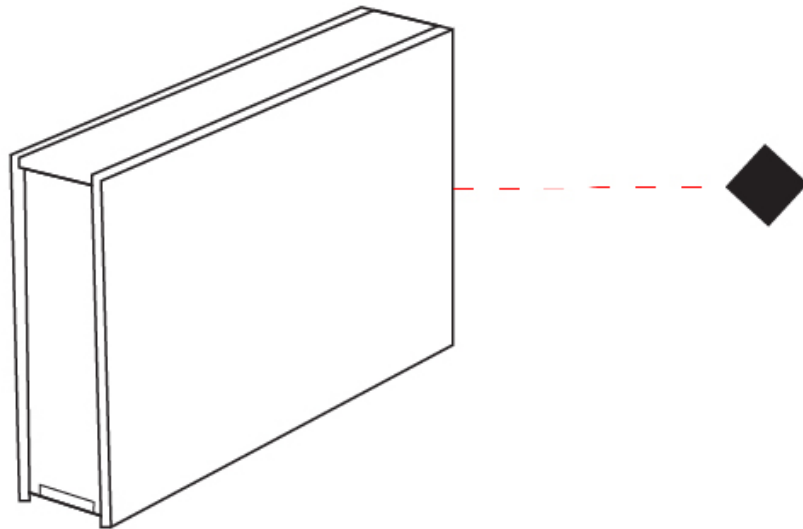

LED120 SURFACE

D73028-

PROJECT

TYPE

SPECIFIER

QUANTITY

DATE

D