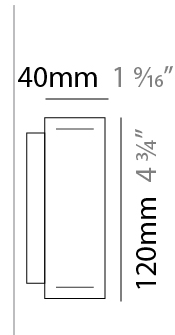

GENERAL

Series: Woodlin
Subseries: LED120
Brand: Tunto
Division: Design
Mounting Type: Surface
Mounting Location: Wall
Subcategory: Profile

PHYSICAL

Shape: Rectangle
Length (mm): 200
Length (in): 7 ⁷/₈
Width (mm): 40
Width (in): 1 ⁹/₁₆
Height (mm): 120
Height (in): 4 ³/₄
Extension (mm): 40
Extension (in): 1 ⁹/₁₆
Light Distribution: Direct / Indirect
Diffuser: Opal
Fixture Finish: WAL / ASH / OAK / BLK / WHI
Fixture Material: Wood

GENERAL

Series: Woodlin
Subseries: LED120
Brand: Tunto
Division: Design
Mounting Type: Surface
Mounting Location: Wall
Subcategory: Profile

PHYSICAL

Shape: Rectangle
Length (mm): 700
Length (in): 27 ⁹/₁₆"
Width (mm): 40
Width (in): 1 ⁹/₁₆"
Height (mm): 120
Height (in): 4 ³/₄"
Extension (mm): 40
Extension (in): 1 ⁹/₁₆"
Light Distribution: Direct / Indirect
Diffuser: Opal
Fixture Finish: WAL / ASH / OAK / BLK / WHI
Fixture Material: Wood

| | |
|-----------|-------|
| PROJECT | _____ |
| TYPE | _____ |
| SPECIFIER | _____ |
| QUANTITY | _____ |
| DATE | _____ |

700mm 27 ⁹/₁₆"

Indirect

LED120 SURFACE

D73029-

PROJECT

TYPE

SPECIFIER